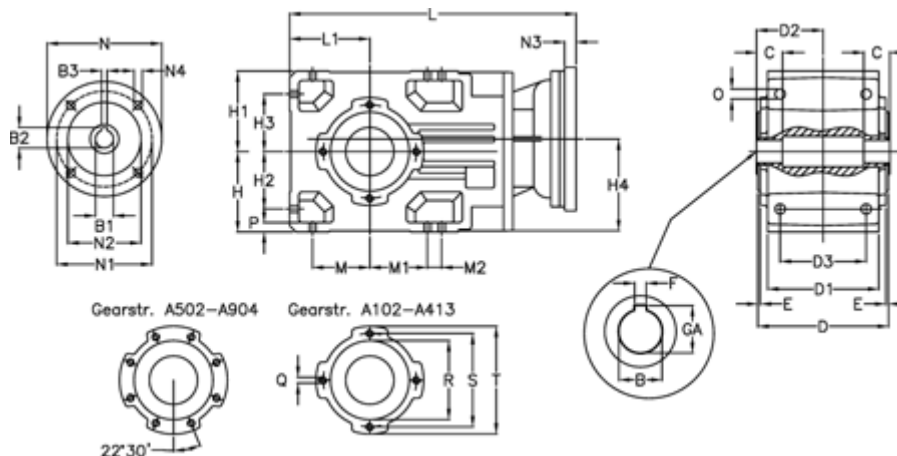

Article number: 29600201414235
 Description: Bevel helical gearbox
 A202UH35-14,1-P90B5

Measures

B = 35	D3 = 90	H3 = 60.0	N1 = 165	S = 115
B1 = 24	Description = A202UH35-xx-P90 B5	H4 = 93.0	N2 = 130	T = 140
B2 = 27.3	E = 3.0	L = 325.5	N3 = 0	
B3 = 8	F = 10	L1 = 80	N4 = M10x12	
C = 22	GA = 38.3	M = 60.0	O = 9.5	
D = 136	H = 80	M1 = 60.0	P = 9	
D1 = 110	H1 = 80	M2 = 0	Q = M8x15	
D2 = 70.0	H2 = 60.0	N = 200	R = 95	